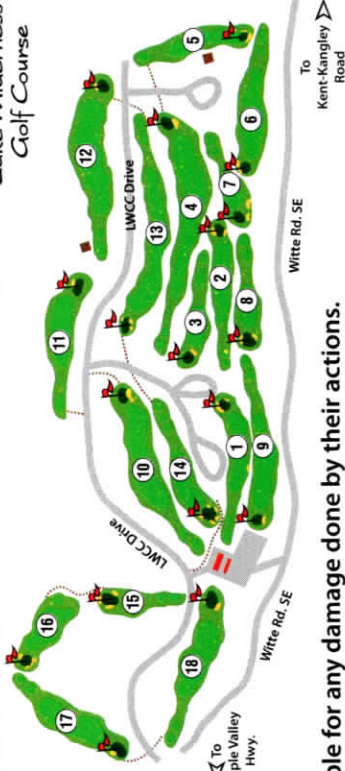

Lake Wilderness Golf Course Rules

USGA RULES SHALL GOVERN ALL PLAY EXCEPT WHERE MODIFIED BY THESE LOCAL RULES.

1. Local Rule - If your intended stance or swing is interfered by a homeowner's property, (i.e. fence, netting, railroad ties, rockery, etc.), you get relief for your stance and swing only, not line of sight.
2. Yardage measured to center of green. Blue posts - 200 yard markers. White posts - 150 yard markers. Red posts - 100 yard markers.
3. All areas of beauty bark or flower beds considered ground under repair.
4. White stakes - Out of bounds. Red stakes - Lateral Water Hazard. Yellow stakes - Water Hazard.
5. White stakes between #10 and #14 fairways mark out of bounds for #10 only.

Lake Wilderness Golf Course

- PLEASE** use 90 Degree Rule.
- PLEASE** keep carts 30 feet from greens and tees.
- PLEASE** stay out of homeowners' property.

Golfers are personally liable for any damage done by their actions.

Lake Wilderness Golf Course

Make Tee Times 24/7 at www.LakeWildernessGc.com
25400 Witte Road SE • Maple Valley, Washington 98038
425-432-9405 ext. 223

GOLD TEE	Men's Rating/Slope 66.7/122	316	317	213	522	242	296	167	222	362	2657		430	285	378	479	307	153	120	286	314	2752	5409	Women's Rating/Slope 71.9/127	Starting Time
BLACK TEE	64.8/120	295	304	191	508	232	277	148	194	322	2471		400	267	364	465	274	146	115	272	307	2610	5081	70.2/125	
SILVER TEE	63.1/115	282	285	164	482	216	263	121	162	299	2274		366	233	344	446	243	126	100	265	293	2416	4690	67.9/118	HDCP NET
HOLENO.		1	2	3	4	5	6	7	8	9	OUT	INIT	10	11	12	13	14	15	16	17	18	IN	TOT		
MEN'S HANDICAP		13	11	5	3	15	7	17	1	9	OUT		10	8	2	4	12	14	18	16	6	IN	TOT		
WOMEN'S HANDICAP		13	11	7	1	15	5	17	3	9	OUT		8	14	4	2	12	16	18	10	6	IN	TOT		
PAR		4	4	3	5	4	4	3	3	4	34		5	4	4	5	4	3	3	4	4	36	70		